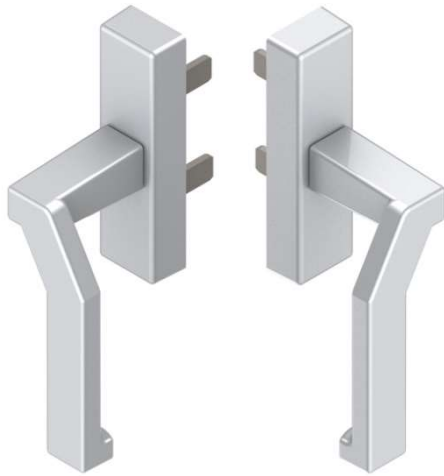

- OFFSET LEFT AND RIGHT ESPAGNOLETTE FOR BOTTOM-HUNG WINDOWS.
- MAXIMUM RESISTANCE TO CORROSION.

**2011ACODXX:** OFFSET RIGHT ESPAGNOLETTE WITHOUT ACCESSORIES

**2011ACOIXX:** OFFSET LEFT ESPAGNOLETTE WITHOUT ACCESSORIES

TEST	STANDARD	RESULT	MATERIALS	
Resistance to corrosion	UNE-EN 1670	Grade 4	Handle and basis	Injected aluminium
			Shutters	Zamak
			Support plate	Stainless steel
			Screws	Stainless steel
			Basis cover	Polyamide
FINISHING TOUCHES AND SURFACE TREATMENTS			PACKAGING	
WHITE	BLACK	RAL	SILVER	INOX
			10 units in A 415x215x60 mm box.	