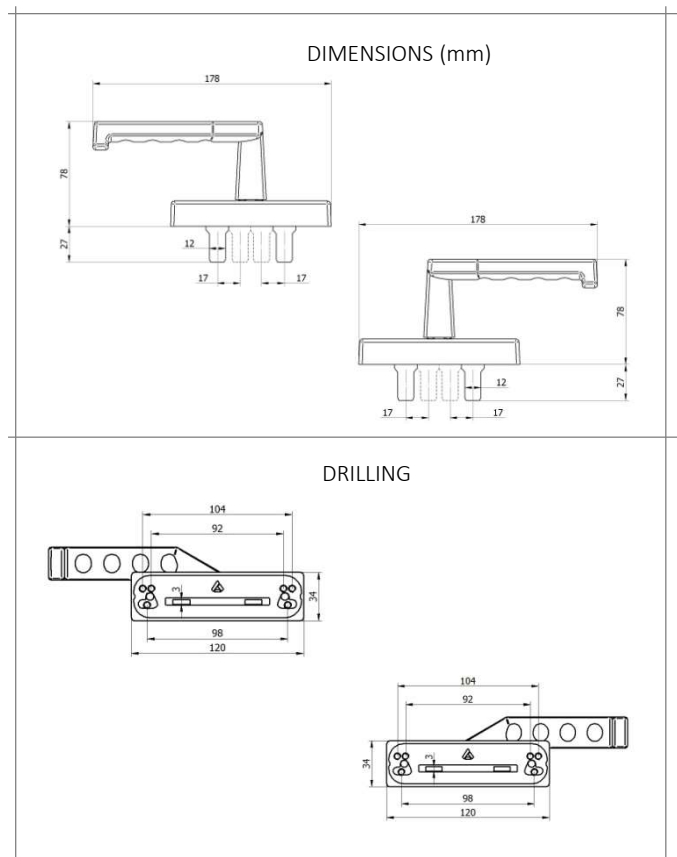

- OFFSET LEFT AND RIGHT ESPAGNOLETTE FOR BOTTOM-HUNG WINDOWS.
- MAXIMUM RESISTANCE TO CORROSION.

**2011ACODXX:** OFFSET RIGHT ESPAGNOLETTE WITHOUT ACCESSORIES

**2011ACOIXX:** OFFSET LEFT ESPAGNOLETTE WITHOUT ACCESSORIES

TEST	STANDARD	RESULT	MATERIALS	
Resistance to corrosion	UNE-EN 1670	Grade 4	Handle and basis	Injected aluminium
			Shutters	Zamak
			Support plate	Stainless steel
			Screws	Stainless steel
			Basis cover	Polyamide
FINISHING TOUCHES AND SURFACE TREATMENTS			PACKAGING	
WHITE	BLACK	RAL	SILVER	INOX
			10 units in A 415x215x60 mm box.	