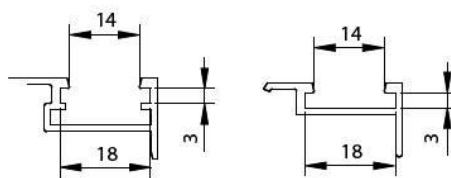

- ALLOWS TO LOCK THE SECOND LEAF OF THE 2-LEAF WINDOWS..
- COMPATIBLE WITH SIMPLE AN DOUBLE GROOVE SYSTEMS

DIMENSIONS (mm.)

GROOVES

MATERIALS

Bolt	Zamak
Lever	Zamak
Plate	Stainless steel
Keepers	Polyamide
Screws	Stainless steel

FINISHING TOUCHES AND SURFACE TREATMENTS

BLACK

PACKAGING

5 sets (screws and keepers included) in a 335x105x66 mm box.