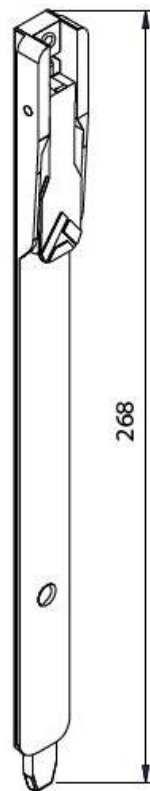

- ALLOWS TO LOCK THE SECOND LEAF OF THE 2-LEAF WINDOWS..
- COMPATIBLE WITH SIMPLE AN DOUBLE GROOVE SYSTEMS

DIMENSIONS (mm.)

GROOVES

MATERIALS

Bolt	Zamak
Lever	Zamak
Plate	Stainless steel
Keepers	Polyamide
Screws	Stainless steel

FINISHING TOUCHES AND SURFACE TREATMENTS

BLACK

PACKAGING

5 sets (screws and keepers included) in a 335x105x66 mm box.