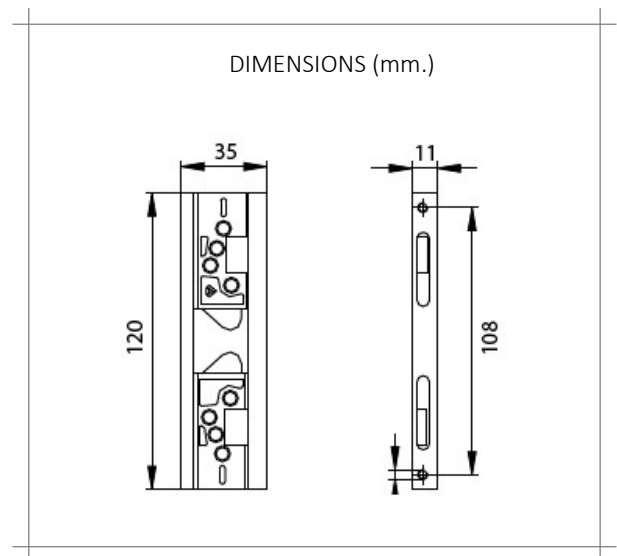

6250: OUTSIDE OPENING KIT

- ADAPTATOR FOR OUTSIDE OPENING ESPAGNOLETTE WITH 14X3 MM LOUVERS.
- FOR ANY PROFILE TYPE THANKS TO ITS 4 SCREW THREADS.
- ALUMINIUM FRAME, POLYAMIDE INSIDE, STEEL SCREWS.

6255000009: OUTSIDE OPENING KIT

6256180000: 18 MM SCREW

6256230000: 23 MM SCREW

6255: OUTSIDE OPENING KIT

- ADAPTATOR FOR OUTSIDE OPENING ESPAGNOLETTE WITH 14X3 MM LOUVERS.
- FOR ANY PROFILE TYPE THANKS TO ITS 4 SCREW THREADS.
- ZAMAK ADAPTATOR, STEEL SCREWS, STAINLESS STEEL RETENTION SCREW.

6255T18000: OUTSIDE OPENING KIT WITH 18 mm SCREW.

6255T23000: OUTSIDE OPENING KIT WITH 23 mm SCREW