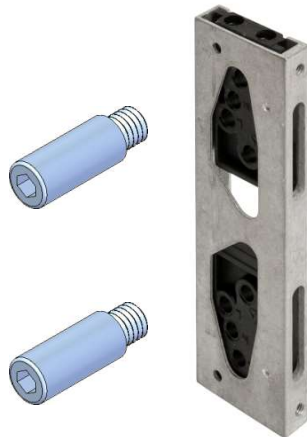

6250: OUTSIDE OPENING KIT

- ADAPTATOR FOR OUTSIDE OPENING ESPAGNOLETTE WITH 14X3 MM LOUVERS.
- FOR ANY PROFILE TYPE THANKS TO ITS 4 SCREW THREADS.
- ALUMINIUM FRAME, POLYAMIDE INSIDE, STEEL SCREWS.

6255000009: OUTSIDE OPENING KIT

6256180000: 18 MM SCREW

6256230000: 23 MM SCREW

6255: OUTSIDE OPENING KIT

- ADAPTATOR FOR OUTSIDE OPENING ESPAGNOLETTE WITH 14X3 MM LOUVERS.
- FOR ANY PROFILE TYPE THANKS TO ITS 4 SCREW THREADS.
- ZAMAK ADAPTATOR, STEEL SCREWS, STAINLESS STEEL RETENTION SCREW.

6255T18000: OUTSIDE OPENING KIT WITH 18 mm SCREW.

6255T23000: OUTSIDE OPENING KIT WITH 23 mm SCREW