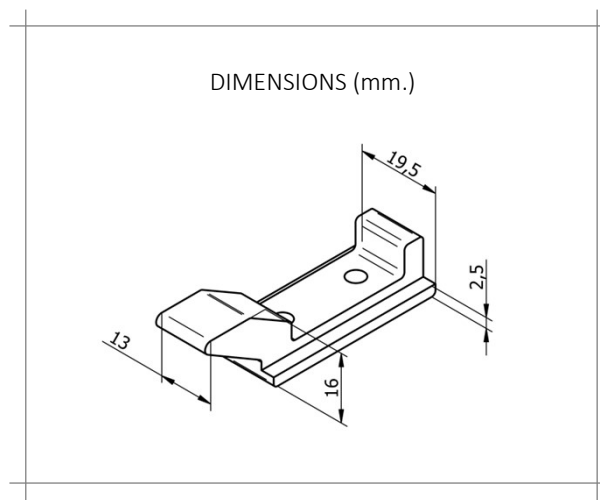

**14000/SP00 – LOCKING KIT WITHOUT CASING**  
CLOSING SYSTEM FOR SLIDING SHUTTER

**14000/0000 – CLOSING KIT WITHOUT LOCK**  
CLOSING SYSTEM FOR SLIDING SHUTTER

**MATERIALS**

Keepers	Extruded aluminium
Vis	Stainless Steel