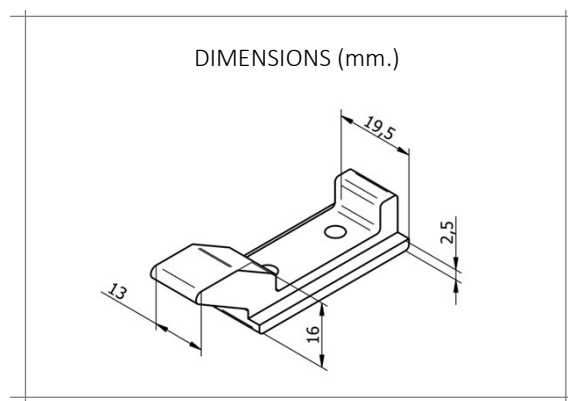

**14000/SP00 – LOCKING KIT WITHOUT CASING**  
CLOSING SYSTEM FOR SLIDING SHUTTER

**14000/0000 – CLOSING KIT WITHOUT LOCK**  
CLOSING SYSTEM FOR SLIDING SHUTTER

**MATERIALS**

Keepers	Extruded aluminium
Vis	Stainless Steel